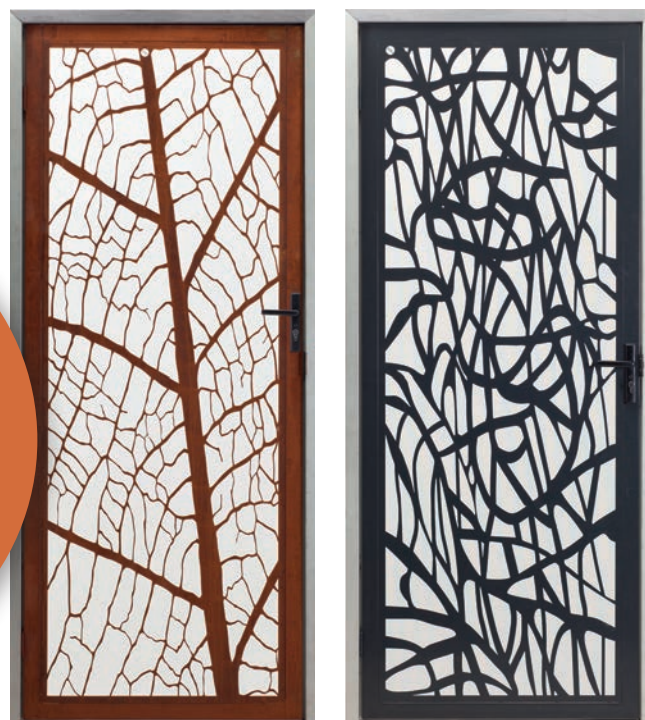

**NEW
Custom
Designed
Security
Doors**

At last... screen doors that look great!

Redefine the entry to your home with a custom made screen door. Whether you are looking for a door that blends into the streetscape, one to match your artistic taste or just something different, Entanglements has a laser cut screen door to suit every situation.