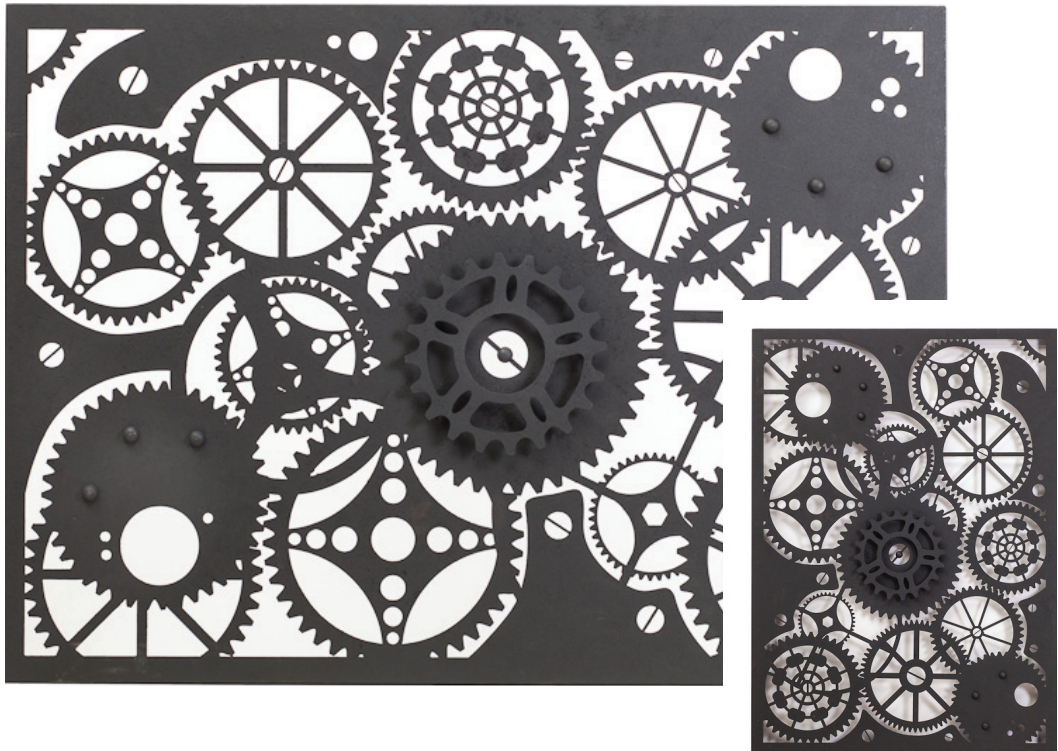

MEDIA RELEASE

Entanglements brings an Industrial Revolution to landscaped gardens

Introducing 'Clockworks' to the Industrial Range

- Now's your chance to create a major turning point in your outdoor living space.
- Complement landscaped garden walls or loft areas with 3-dimensional, mechanical components and a bold, textural finish on steel
- Standard size 1525x1100mm. Alternatively we can custom size to suit your outdoor landscaped area
- Simple top hanging lip enables simple installation. Hang it either landscape or portrait
- Freestanding or Flat Sheet options available to suit
- Industrial oil-based finish suitable for outdoor use. Includes a gal undercoat which means maintenance is kept to a bare minimum
- Colour variations (Natural Rust, Powder coated, and stainless options available to match your house POA
- Made of layered, intricate laser-cut steel with nipple-head detail. Built to last

Entanglements custom make metal sculptures, decorative screens, water features, fire pits, pergolas, trellises, in fact, almost anything you can imagine. Clients often approach them with a rough idea, a sketch, or a photo of a space that needs help and Entanglements' in-house designers work with them to realise their vision. They're pretty impressive when given artistic freedom too. Their aesthetic judgment and meticulous workmanship have garnered a swag of accolades, including gold medals at the Melbourne International Flower & Garden Show.

If you need a focal point for your garden, to add texture to landscaping, or to inject personality into a space, perhaps it's time to get into heavy metal. A great place to start is with the range of Entanglements creations available off-the-shelf. A visit to their Ormond showroom or online store is highly recommended.