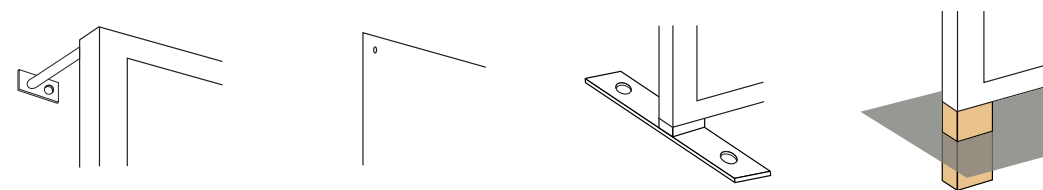

Finish

Aging rust with its natural patina is beautiful, but not always the appropriate choice. We can colour you screens in your choice from our range of popular powder coat colours, including painted finishes that actually emulate rusty steel and other metals which are perfect for applications above pools or precious paved areas. These are guaranteed not to leach or stain walls and paving outdoors.