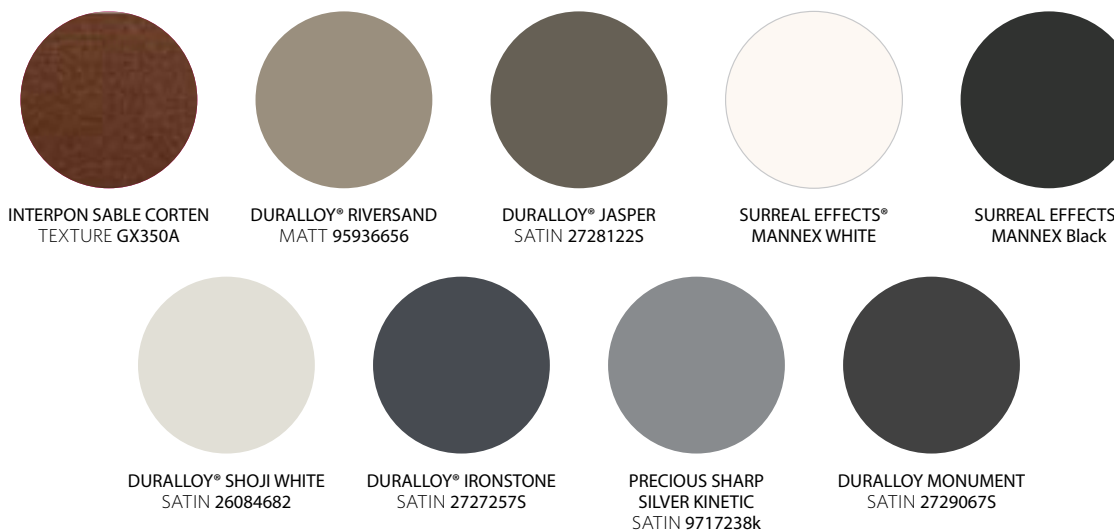

Holes can be cut for direct mounting or standoff.

Freestanding screens will be framed and, if required, include feet that can be mounted using appropriate anchoring.

Finish

Aging rust with its natural patina is beautiful, but not always the appropriate choice. We can colour you screens in your choice from our range of popular powder coat colours, including painted finishes that actually emulate rusty steel and other metals which are perfect for applications above pools or precious paved areas. These are guaranteed not to leach or stain walls and paving outdoors.